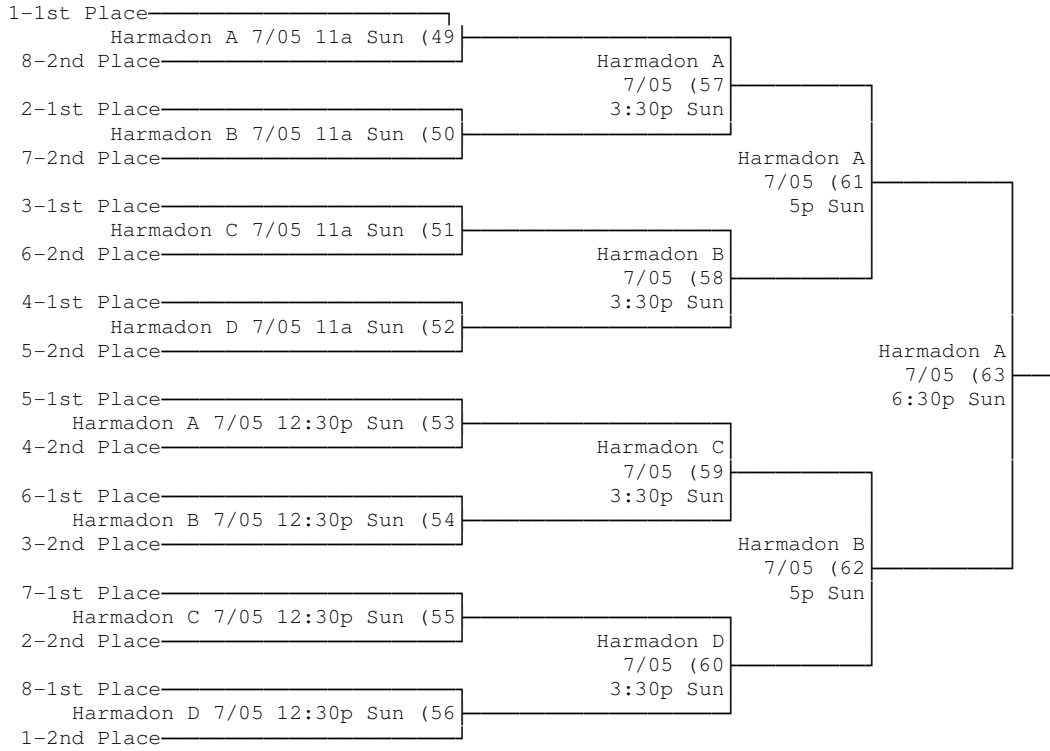

2009 Ringneck 14 and Under Girls

1	2	3
Dirt Devils, NE SF Diamonds, SD Minnesota Renegades, MN Lakeville Lightning, MN	Omaha Quakes Black 14U, NE Chippewa Valley Flash, WI SD Fusion Orange, SD Lakeville Thunder, MN	Sizzle Red, NE Westman Magic, CAN Minnesota Lightning, MN Maple River Blue, MN

14 And Under Girls A Bracket

14 And Under Girls B Bracket